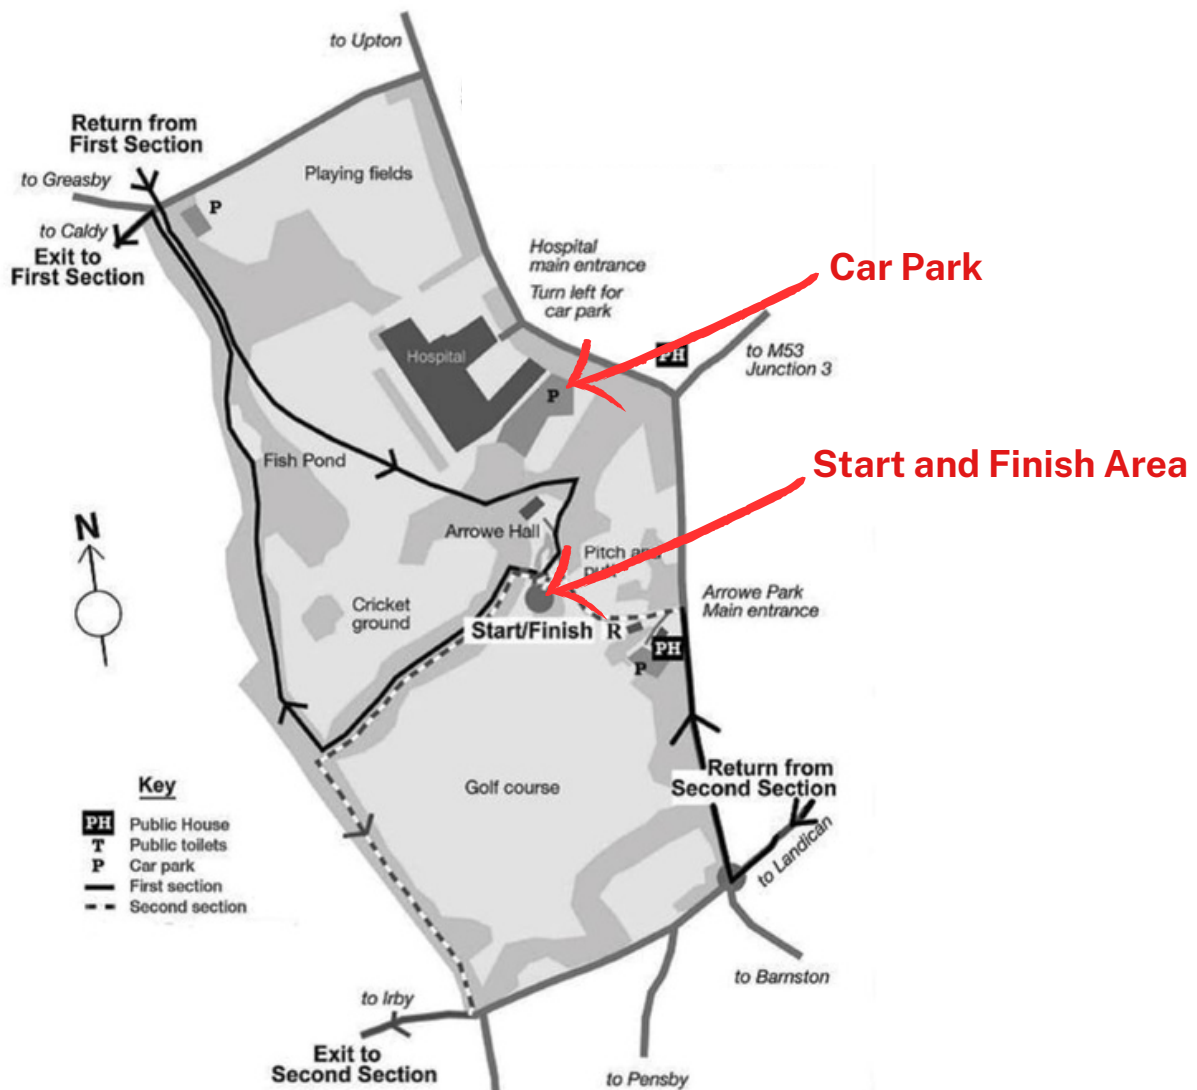

## Wirral Bikeathon Start and Finish Area Arrowe Country Park

**CAR PARKING:** If you are coming by car please Park at Arrowe Park Hospital Car Park, Arrowe Park Road, Upton, Wirral, CH49 5PE. The hospital is kindly allowing us the use of their car parking facilities. Enter the hospital grounds at the main entrance, turn left at the top of the road where there is a large parking area adjoining the park. It is a short walk to the Bikeathon Start area through the park, the path is well-signed. Please do not park at the Golf Centre in Arrowe Park or on the main road where parking is forbidden.